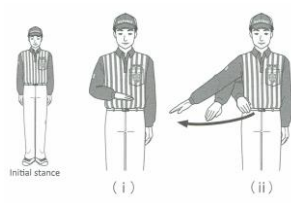

Gateball Referee Hand Indications [Gestures]

Situation: Start of the game

Call: "Play Ball"

Situation: End of the game

Call: "Game Set"

Notification: Notification to Stroke

Approval: Player substitution

Call: "XX-ban, koutai"

Situation: Interruption of the game

Call: "Time"

Gateball Referee Hand Indications [Gestures]

Decision: Successful pass through the gate

Call: "XX-ban, XX-gate tsuka"

Decision: A successful "agari"

Call: XX-ban, Agari"

Decision: A successful Touch

Call: "XX-ban ni Touch"

Decision: Foul

Call: "Hansoku"

Decision: Out-ball

Call: "XX-ban, out-ball"

Gateball Referee Hand Indications [Gestures]

Decision: Safe