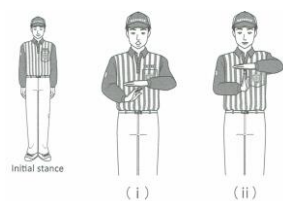

Gateball Referee Hand Indications [Gestures]

Situation: Start of the game

Call: "Play Ball"

Situation: End of the game

Call: "Game Set"

Notification: Notification to Stroke

Approval: Player substitution

Call: "XX-ban, koutai"

Situation: Interruption of the game

Call: "Time"

Gateball Referee Hand Indications [Gestures]

Decision: Successful pass through the gate

Call: "XX-ban, XX-gate tsuka"

Decision: A successful "agari"

Call: XX-ban, Agari"

Decision: A successful Touch

Call: "XX-ban ni Touch"

Decision: Foul

Call: "Hansoku"

Decision: Out-ball

Call: "XX-ban, out-ball"

Gateball Referee Hand Indications [Gestures]

Decision: Safe