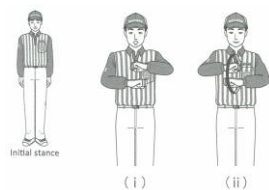

Gateball Referee Hand Indications [Gestures]

Situation: Start of the game

Call: "Play Ball"

Situation: End of the game

Call: "Game Set"

Notification: Notification to Stroke

Approval: Player substitution

Call: "XX-ban, koutai"

Situation: Interruption of the game

Call: "Time"

Gateball Referee Hand Indications [Gestures]

Decision: Successful pass through the gate

Call: "XX-ban, XX-gate tsuka"

Decision: A successful "agari"

Call: XX-ban, Agari"

Decision: A successful Touch

Call: "XX-ban ni Touch"

Decision: Foul

Call: "Hansoku"

Decision: Out-ball

Call: "XX-ban, out-ball"

Gateball Referee Hand Indications [Gestures]

Decision: Safe