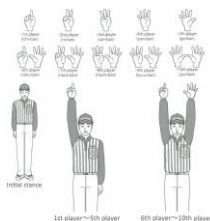

Gateball Referee Hand Indications [Gestures]

Situation: Start of the game

Call: "Play Ball"

Situation: End of the game

Call: "Game Set"

Notification: Notification to Stroke

Approval: Player substitution

Call: "XX-ban, koutai"

Situation: Interruption of the game

Call: "Time"

Gateball Referee Hand Indications [Gestures]

Decision: Successful pass through the gate

Call: "XX-ban, XX-gate tsuka"

Decision: A successful "agari"

Call: XX-ban, Agari"

Decision: A successful Touch

Call: "XX-ban ni Touch"

Decision: Foul

Call: "Hansoku"

Decision: Out-ball

Call: "XX-ban, out-ball"

Gateball Referee Hand Indications [Gestures]

Decision: Safe