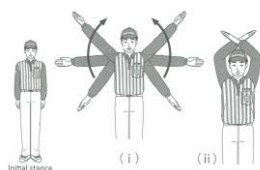

Gateball Referee Hand Indications [Gestures]

Situation: Start of the game

Call: "Play Ball"

Situation: End of the game

Call: "Game Set"

Notification: Notification to Stroke

Approval: Player substitution

Call: "XX-ban, koutai"

Situation: Interruption of the game

Call: "Time"

Gateball Referee Hand Indications [Gestures]

Decision: Successful pass through the gate

Call: "XX-ban, XX-gate tsuka"

Decision: A successful "agari"

Call: XX-ban, Agari"

Decision: A successful Touch

Call: "XX-ban ni Touch"

Decision: Foul

Call: "Hansoku"

Decision: Out-ball

Call: "XX-ban, out-ball"

Gateball Referee Hand Indications [Gestures]

Decision: Safe