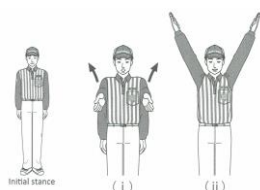

Gateball Referee Hand Indications [Gestures]

Situation: Start of the game

Call: "Play Ball"

Situation: End of the game

Call: "Game Set"

Notification: Notification to Stroke

Approval: Player substitution

Call: "XX-ban, koutai"

Situation: Interruption of the game

Call: "Time"

Gateball Referee Hand Indications [Gestures]

Decision: Successful pass through the gate

Call: "XX-ban, XX-gate tsuka"

Decision: A successful "agari"

Call: XX-ban, Agari"

Decision: A successful Touch

Call: "XX-ban ni Touch"

Decision: Foul

Call: "Hansoku"

Decision: Out-ball

Call: "XX-ban, out-ball"

Gateball Referee Hand Indications [Gestures]

Decision: Safe