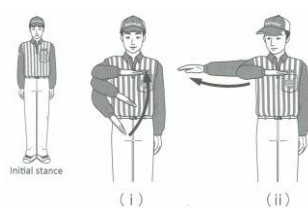

Gateball Referee Hand Indications [Gestures]

Situation: Start of the game

Call: "Play Ball"

Situation: End of the game

Call: "Game Set"

Notification: Notification to Stroke

Approval: Player substitution

Call: "XX-ban, koutai"

Situation: Interruption of the game

Call: "Time"

Gateball Referee Hand Indications [Gestures]

Decision: Successful pass through the gate

Call: "XX-ban, XX-gate tsuka"

Decision: A successful "agari"

Call: XX-ban, Agari"

Decision: A successful Touch

Call: "XX-ban ni Touch"

Decision: Foul

Call: "Hansoku"

Decision: Out-ball

Call: "XX-ban, out-ball"

Gateball Referee Hand Indications [Gestures]

Decision: Safe