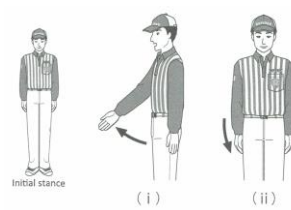

Gateball Referee Hand Indications [Gestures]

Situation: Start of the game

Call: "Play Ball"

Situation: End of the game

Call: "Game Set"

Notification: Notification to Stroke

Approval: Player substitution

Call: "XX-ban, koutai"

Situation: Interruption of the game

Call: "Time"

Gateball Referee Hand Indications [Gestures]

Decision: Successful pass through the gate

Call: "XX-ban, XX-gate tsuka"

Decision: A successful "agari"

Call: XX-ban, Agari"

Decision: A successful Touch

Call: "XX-ban ni Touch"

Decision: Foul

Call: "Hansoku"

Decision: Out-ball

Call: "XX-ban, out-ball"

Gateball Referee Hand Indications [Gestures]

Decision: Safe

Situation: Stroking or Sparking Standby

Ask the player to "Wait"

Permission: Approve the stroke or spark

Saying: "Proceed" Play