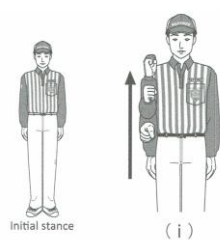

Gateball Referee Hand Indications [Gestures]

Situation: Start of the game

Call: "Play Ball"

Situation: End of the game

Call: "Game Set"

Notification: Notification to Stroke

Approval: Player substitution

Call: "XX-ban, koutai"

Situation: Interruption of the game

Call: "Time"

Gateball Referee Hand Indications [Gestures]

Decision: Successful pass through the gate

Call: "XX-ban, XX-gate tsuka"

Decision: A successful "agari"

Call: XX-ban, Agari"

Decision: A successful Touch

Call: "XX-ban ni Touch"

Decision: Foul

Call: "Hansoku"

Decision: Out-ball

Call: "XX-ban, out-ball"

Gateball Referee Hand Indications [Gestures]

Decision: Safe