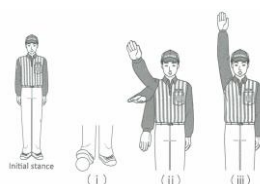

Gateball Referee Hand Indications [Gestures]

Situation: Start of the game

Call: "Play Ball"

Situation: End of the game

Call: "Game Set"

Notification: Notification to Stroke

Approval: Player substitution

Call: "XX-ban, koutai"

Situation: Interruption of the game

Call: "Time"

Gateball Referee Hand Indications [Gestures]

Decision: Successful pass through the gate

Call: "XX-ban, XX-gate tsuka"

Decision: A successful "agari"

Call: XX-ban, Agari"

Decision: A successful Touch

Call: "XX-ban ni Touch"

Decision: Foul

Call: "Hansoku"

Decision: Out-ball

Call: "XX-ban, out-ball"

Gateball Referee Hand Indications [Gestures]

Decision: Safe

Situation: Stroking or Sparking Standby

Ask the player to "Wait"

Permission: Approve the stroke or spark

Saying: "Proceed" Play