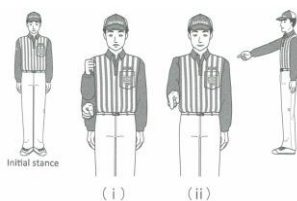

Gateball Referee Hand Indications [Gestures]

Situation: Start of the game

Call: "Play Ball"

Situation: End of the game

Call: "Game Set"

Notification: Notification to Stroke

Approval: Player substitution

Call: "XX-ban, koutai"

Situation: Interruption of the game

Call: "Time"

Gateball Referee Hand Indications [Gestures]

Decision: Successful pass through the gate

Call: "XX-ban, XX-gate tsuka"

Decision: A successful "agari"

Call: XX-ban, Agari"

Decision: A successful Touch

Call: "XX-ban ni Touch"

Decision: Foul

Call: "Hansoku"

Decision: Out-ball

Call: "XX-ban, out-ball"

Gateball Referee Hand Indications [Gestures]

Decision: Safe