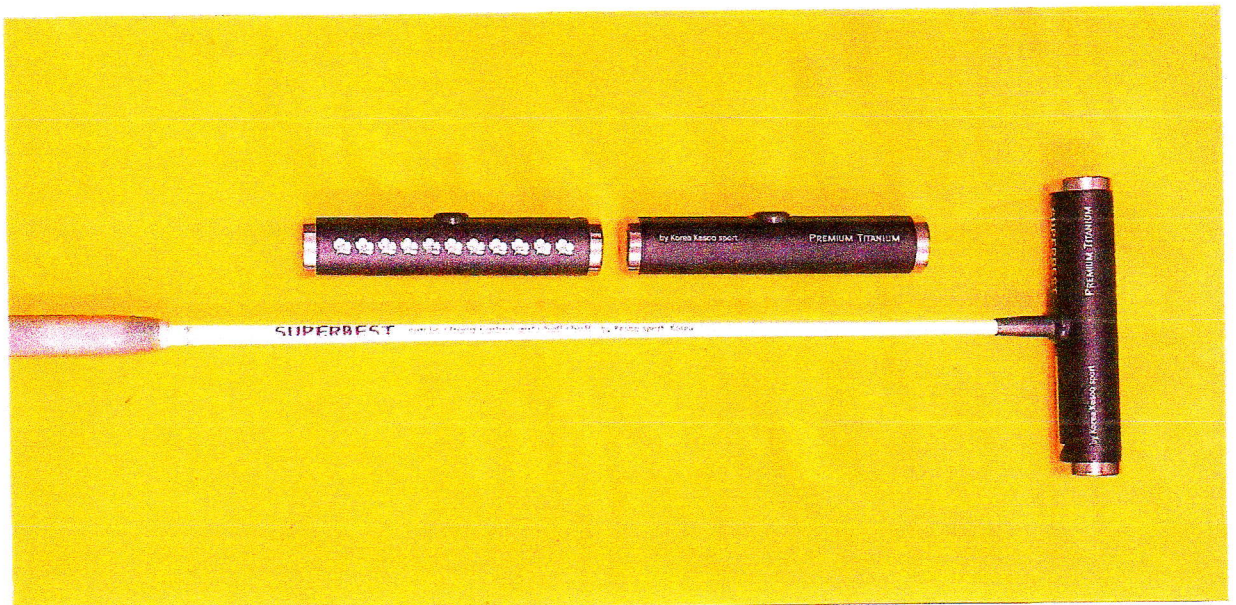

## KESOO SPORT

is aims to specialize in the specializations of the gate ball

Customized to your physical condition

- ▶ low torsional (low torque) Shaft
- ▶ keeps accurate direction and distance
  - high elastic carbon Shaft
  - high strength steel Shaft
- ▶ custom weight built-in titanium unbalanced Head
- ▶ patented Grip
- ▶ Tools to connect the head and shaft securely  
(apply for a patent)